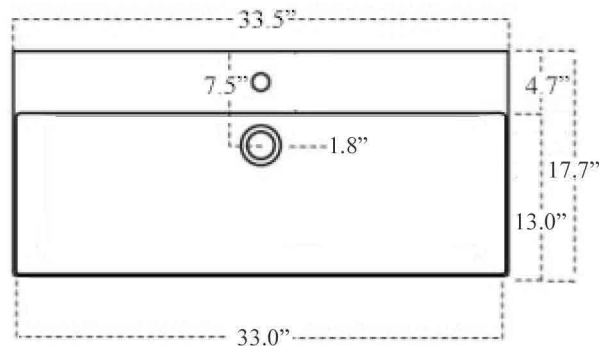

Energy 85

Features

- Bathroom Sink
- Glossy White Finish
- Wall Mount or Countertop (Vessel) Installation
- Available with One, Three, or No Faucet Hole
- Three Faucet Hole Option is Available in 4" or 8" Spread
- Available with Soap Dispenser Hole Option to the Left or Right of Faucet Hole
- With Overflow

Related Items:

- WSBC 53991 | Push Waste Drain
- WSBC 53922 | Decorative Trap

Finishes:

SKU# | Options:

- Energy 85.00 | No Faucet Hole
- Energy 85.01 | Single Faucet Hole
- Energy 85.03-4 | Three Faucet Holes 4" Spread
- Energy 85.03-8 | Three Faucet Holes 8" Spread
- Energy 85.02L | Left Soap Dispenser Hole (Specify Distance)
- Energy 85.02R | Right Soap Dispenser Hole (Specify Distance)

Codes & Standards:

- ADA Compliant

* WS Bath Collections reserves the right to revise dimensions or information on this sheet without notice

Collection Energy	Model Energy 85	Dimensions Metric <i>1 inch = 2.54 cm</i> <i>1 inch = 25.4 mm</i>	 1051 Lea Drive - Collegeville, PA 19426 Tel. 215 513 9400 - Fax 610 831 0215 www.ws bathcollections.com - info@ws bathcollectins.com
-----------------------------	-----------------------------	--	---

Collection
Energy

Model |
Energy 85

Dimensions Metric
1 inch = 2.54 cm
1 inch = 25.4 mm

WS[®]
BATH
COLLECTIONS

1051 Lea Drive - Collegeville, PA 19426
Tel. 215 513 9400 - Fax 610 831 0215
www.ws bathcollections.com - info@ws bathcollections.com