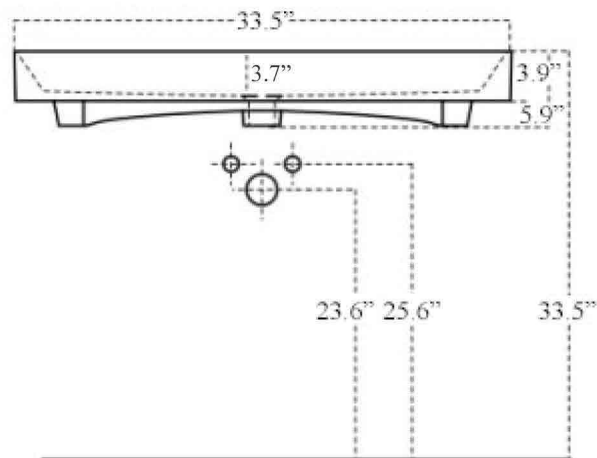

Energy 85

Features

- Bathroom Sink
- Glossy White Finish
- Wall Mount or Countertop (Vessel) Installation
- Available with One, Three, or No Faucet Hole
- Three Faucet Hole Option is Available in 4" or 8" Spread
- Available with Soap Dispenser Hole Option to the Left or Right of Faucet Hole
- With Overflow

Related Items:

- WSBC 53991 | Push Waste Drain
- WSBC 53922 | Decorative Trap

Finishes:

SKU# | Options:

- Energy 85.00 | No Faucet Hole
- Energy 85.01 | Single Faucet Hole
- Energy 85.03-4 | Three Faucet Holes 4" Spread
- Energy 85.03-8 | Three Faucet Holes 8" Spread
- Energy 85.02L | Left Soap Dispenser Hole (Specify Distance)
- Energy 85.02R | Right Soap Dispenser Hole (Specify Distance)

Codes & Standards:

- ADA Compliant

* WS Bath Collections reserves the right to revise dimensions or information on this sheet without notice

Collection Energy	Model Energy 85	Dimensions Metric <i>1 inch = 2.54 cm</i> <i>1 inch = 25.4 mm</i>	 1051 Lea Drive - Collegeville, PA 19426 Tel. 215 513 9400 - Fax 610 831 0215 www.ws bathcollections.com - info@ws bathcollectins.com
-----------------------------	-----------------------------	--	---

Collection
Energy

Model |
Energy 85

Dimensions Metric
1 inch = 2.54 cm
1 inch = 25.4 mm

WS[®]
BATH
COLLECTIONS

1051 Lea Drive - Collegeville, PA 19426
Tel. 215 513 9400 - Fax 610 831 0215
www.ws bathcollections.com - info@ws bathcollections.com